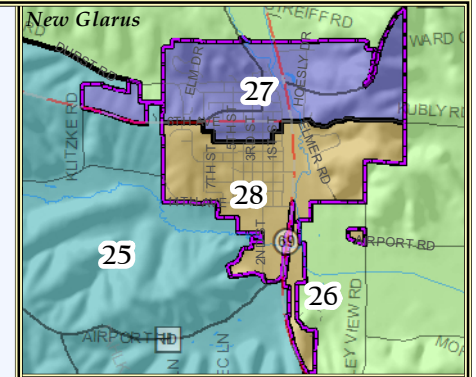

Green County Supervisory Districts

(2021 Redistricting)

2020 Census - District Populations

#1 1,158	#11 1,133	#22 1,192
#2 1,217	#12 1,170	#23 1,321
#3 1,232	#13 1,220	#24 1,129
#4 1,188	#14 1,154	#25 1,253
#5 1,170	#15 1,291	#26 1,264
#6 1,154	#16 1,170	#27 1,130
#7 1,138	#17 1,162	#28 1,136
#8 1,265	#18 1,136	#29 1,170
#9 1,139	#19 1,137	#30 1,273
#10 1,297	#20 1,138	#31 1,264
	#21 1,292	