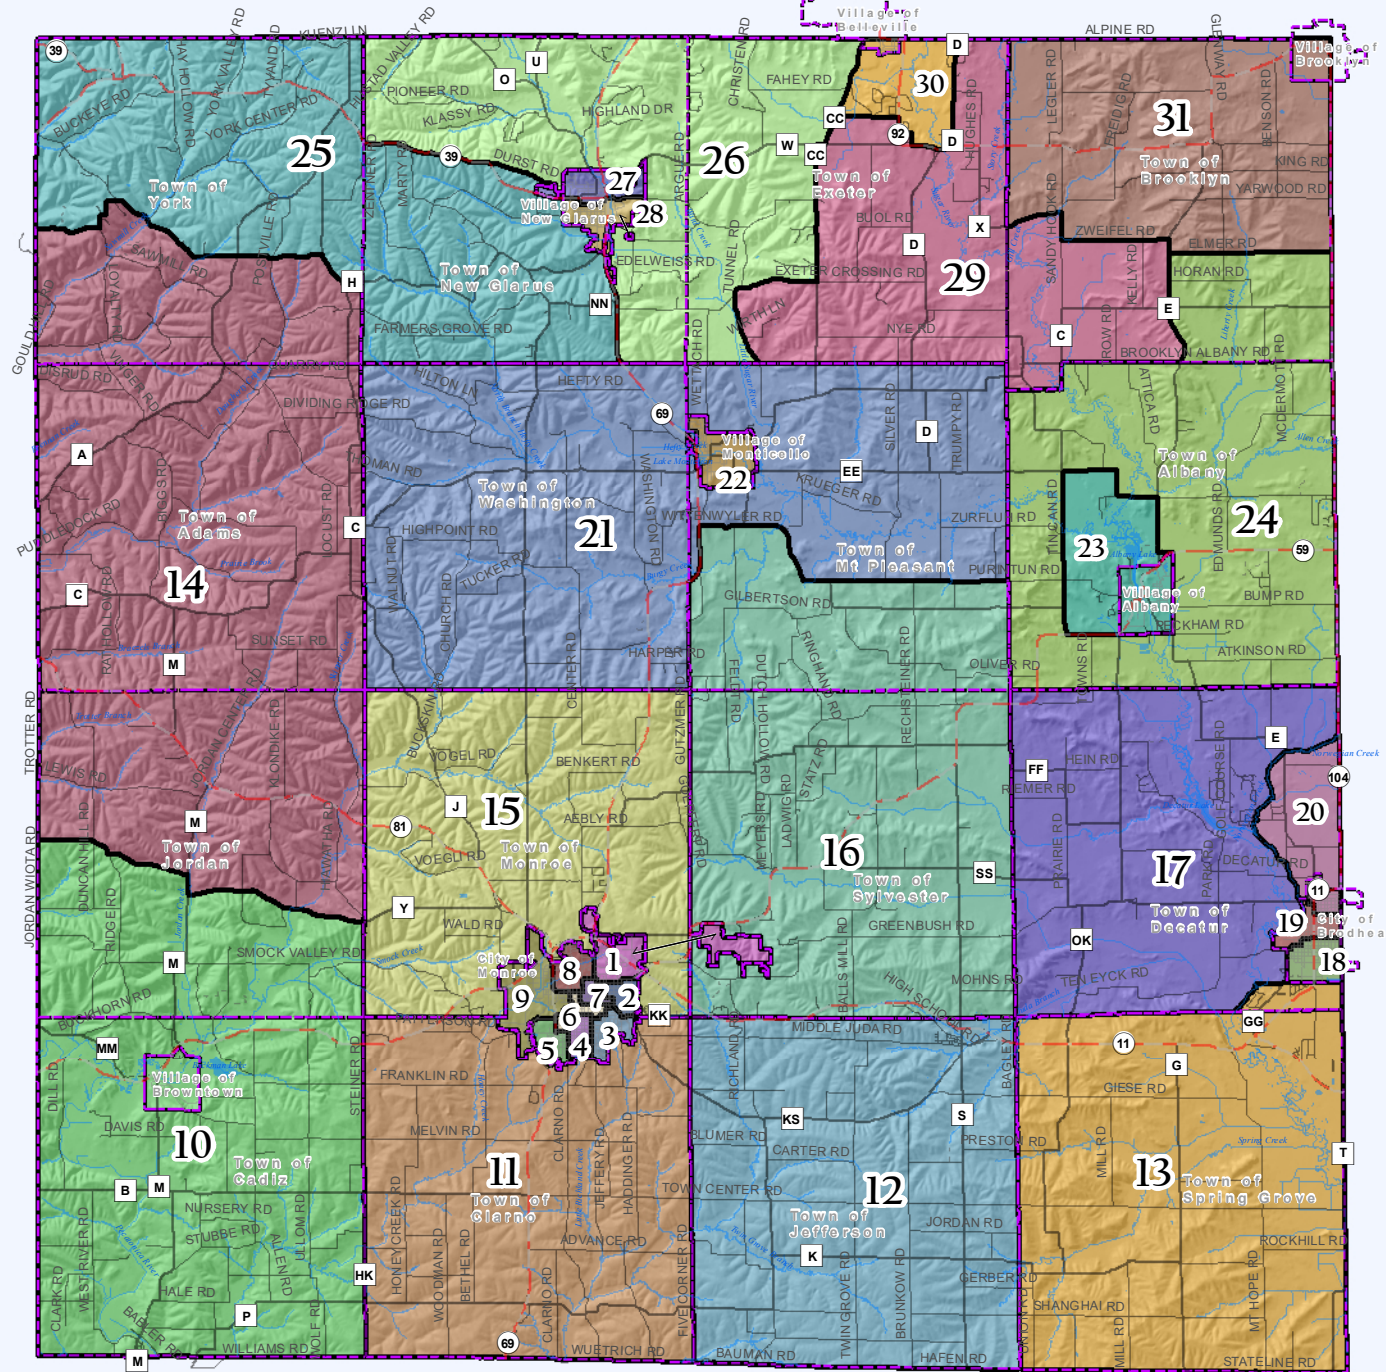

Green County Supervisory Districts

(2021 Redistricting)

2020 Census - District Populations

#1 1,158	#11 1,133	#22 1,192
#2 1,217	#12 1,170	#23 1,321
#3 1,232	#13 1,220	#24 1,129
#4 1,188	#14 1,154	#25 1,253
#5 1,170	#15 1,291	#26 1,264
#6 1,154	#16 1,170	#27 1,130
#7 1,138	#17 1,162	#28 1,136
#8 1,265	#18 1,136	#29 1,170
#9 1,139	#19 1,137	#30 1,273
#10 1,297	#20 1,138	#31 1,264
	#21 1,292	

Total: 37,093

Export Date:
11/23/2021