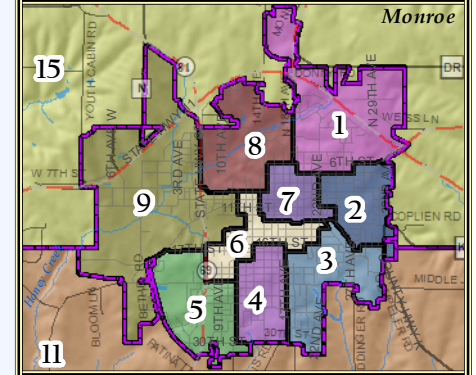

Green County Supervisory Districts

(2021 Redistricting)

2020 Census - District Populations

#1 1,158	#11 1,133	#22 1,192
#2 1,217	#12 1,170	#23 1,321
#3 1,232	#13 1,220	#24 1,129
#4 1,188	#14 1,154	#25 1,253
#5 1,170	#15 1,291	#26 1,264
#6 1,154	#16 1,170	#27 1,130
#7 1,138	#17 1,162	#28 1,136
#8 1,265	#18 1,136	#29 1,170
#9 1,139	#19 1,137	#30 1,273
#10 1,297	#20 1,138	#31 1,264
	#21 1,292	