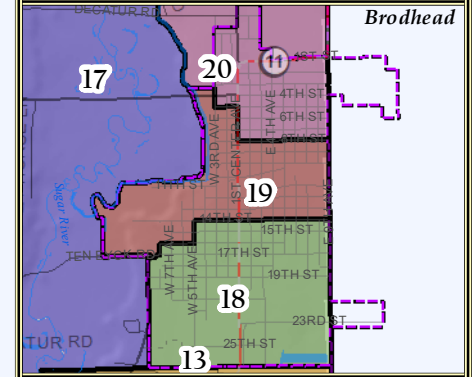

Green County Supervisory Districts

(2021 Redistricting)

2020 Census - District Populations

#1 1,158	#11 1,133	#22 1,192
#2 1,217	#12 1,170	#23 1,321
#3 1,232	#13 1,220	#24 1,129
#4 1,188	#14 1,154	#25 1,253
#5 1,170	#15 1,291	#26 1,264
#6 1,154	#16 1,170	#27 1,130
#7 1,138	#17 1,162	#28 1,136
#8 1,265	#18 1,136	#29 1,170
#9 1,139	#19 1,137	#30 1,273
#10 1,297	#20 1,138	#31 1,264
	#21 1,292	